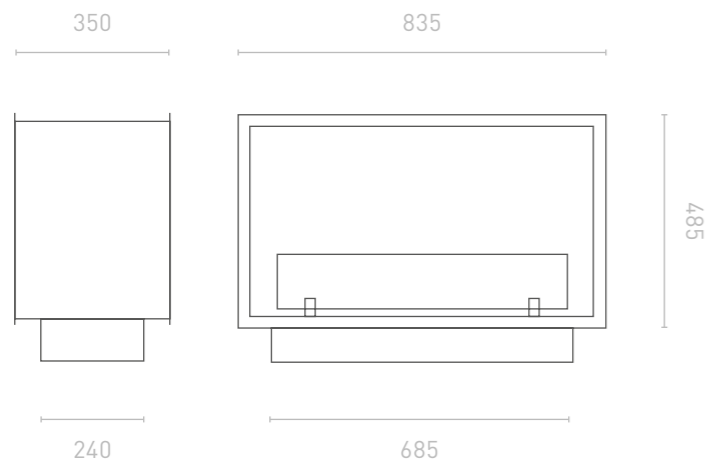

Mounted in the cavity

Dimensions

1544 x 594 x 300 mm
60,78 x 22,59 x 11,81 in

Burner

1200 mm = 5l
47,24 % in = 175,97 fl oz

Slimfire Inside Black 2000

Mounting

Mounted in the cavity

Dimensions

2044 x 594 x 300 mm
80,47 x 22,59 x 11,81 in

Burner

1500 mm = 6 l
59.05 % in = 211,17 fl oz

Slimfire

Slimfire 2side⁸⁰⁰

Mounting

Mounted in the cavity

Dimensions

835 x 585 x 350 mm
32,87 x 23,03 x 13,78 in

Burner

500 mm = 1 l
19,68 % in = 35,19 fl oz

Slimfire 2side¹²⁰⁰

Mounting

Mounted in the cavity

Dimensions

835 x 1635 x 350 mm
32,87 x 64,37 x 13,78 in

Burner

600 mm = 1,2 l
23,62 % in = 42,23 fl oz