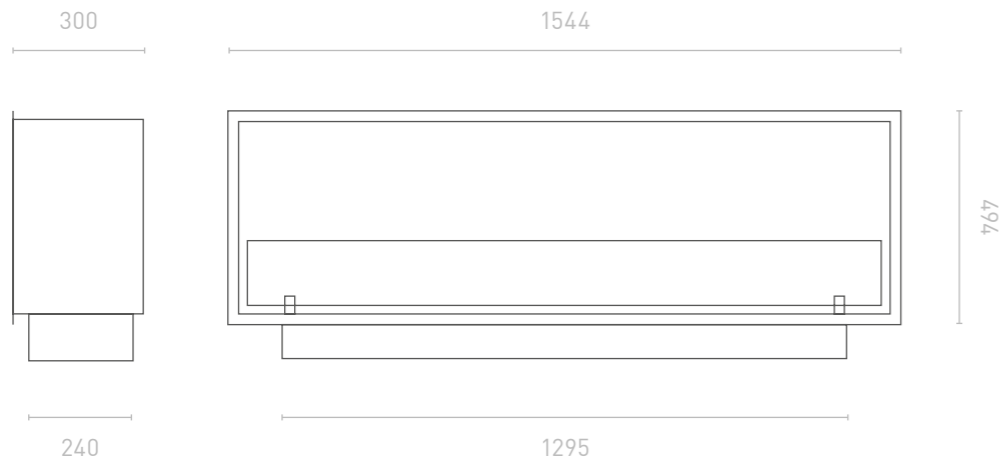

Mounting

Mounted in the cavity

Dimensions

1244 x 594 x 300 mm
48,97 x 22,59 x 11,81 in

Burner

1000 mm= 4 l
39,37 % in = 140,78 fl oz

Slimfire Inside Black ¹⁵⁰⁰

Mounting