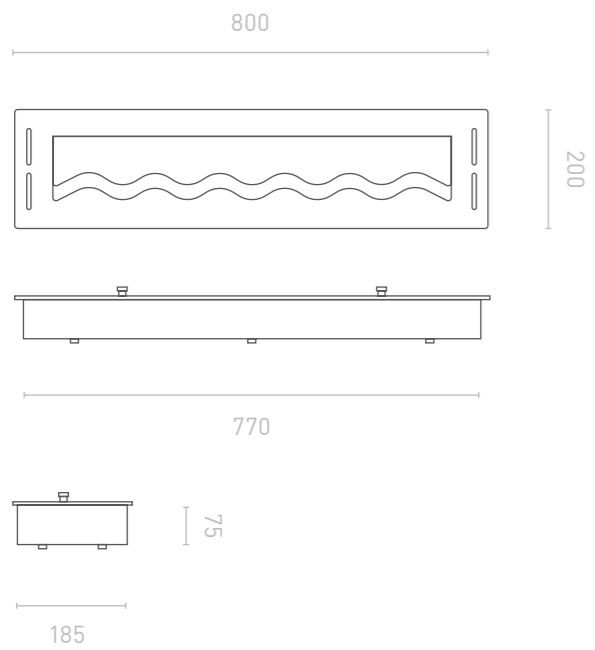

Mounted in the slot

Dimensions

600 x 75 x 160 mm
23,62 x 2,95 x 6,29 in

Burner

600 mm = 1,2 l
23,62 in = 42,23 fl oz

Slimfire Black Burner⁸⁰⁰

Mounting

Mounted in the slot

Dimensions

800 x 75 x 200 mm
31,49 x 2,95 x 7,87 in

Burner

800 mm = 3 l
31,49 % in = 105,58 fl oz

Black Burner 800

Slimfire

Slimfire Black Burner ¹⁰⁰⁰

Mounting

Mounted in the slot

Dimensions

1000 x 75 x 200 mm
39,37 x 2,95 x 7,87 in

Burner

1000 mm = 4 l
39,37 % in = 140,78 ft oz

Slimfire Black Burner 1200

Mounting

Mounted in the slot

Dimensions

835 x 585 x 350 mm
32,87 x 23,03 x 13,78 in

Burner

500 mm = 1 l
19,68 % in = 35,19 fl oz

Slimfire 2side¹²⁰⁰

Mounting

Mounted in the cavity

Dimensions