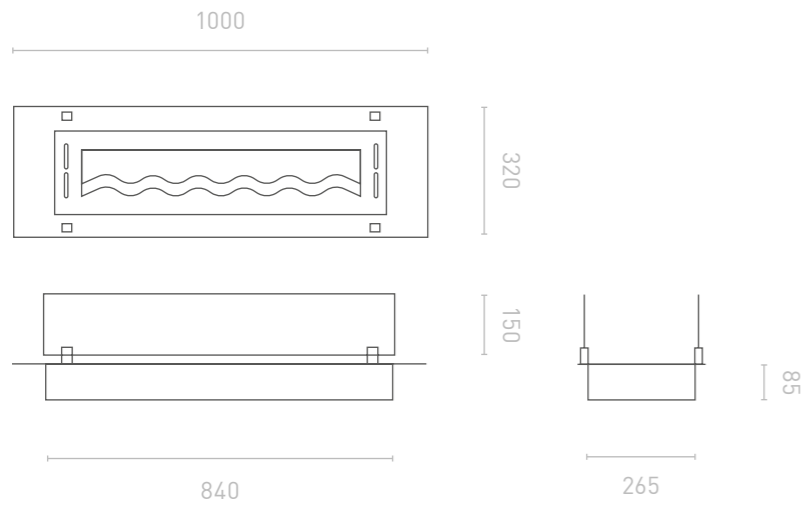

Mounting

Mounted in the slot

Dimensions

1000 x 150 x 320 mm
39,37 x 5,90 x 12,59 in

Burner

800 mm = 3 l
31,49 % in = 105,58 fl oz