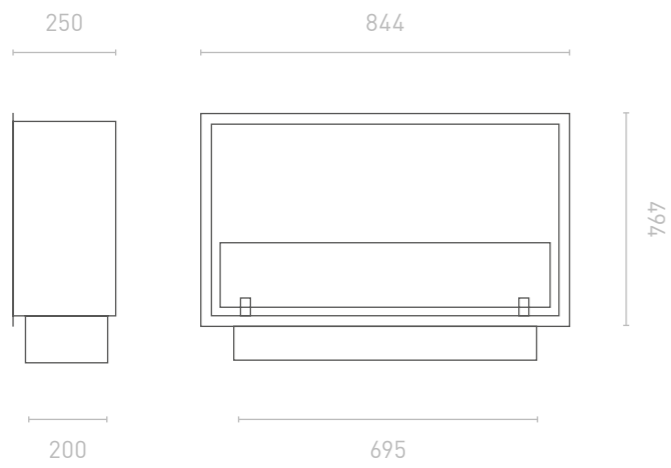

1000 mm = 4 l
39,37 % in = 140,78 fl oz

Insert Black 1200

Slimfire Insert Black 1500

Mounting

Mounted in the slot

Dimensions

1500 x 150 x 320 mm
59,05 x 5,90 x 12,59 in

Burner

1200 mm = 5 l
47,24 in = 175,97 fl oz

Slimfire Insert Black²⁰⁰⁰

Mounting

Mounted in the slot

Dimensions

2000 x 150 x 320 mm
78,74 x 5,90 x 12,59 in

Burner

1500 mm = 6 l
59,05 % in = 211,17 fl oz

Slimfire Inside Black⁸⁰⁰

Mounting

Mounted in the cavity

Dimensions

844 x 594 x 250 mm
33,22x 22,59 x 9,84 in

Burner

500 mm = 1 l
19,68 % in = 35,19 fl oz

Slimfire

Dimensions

835 x 585 x 350 mm
32,87 x 23,03 x 13,78 in

Burner

500 mm = 1 l
19,68 % in = 35,19 fl oz

Slimfire 2side¹²⁰⁰

Mounting

Mounted in the cavity

Dimensions