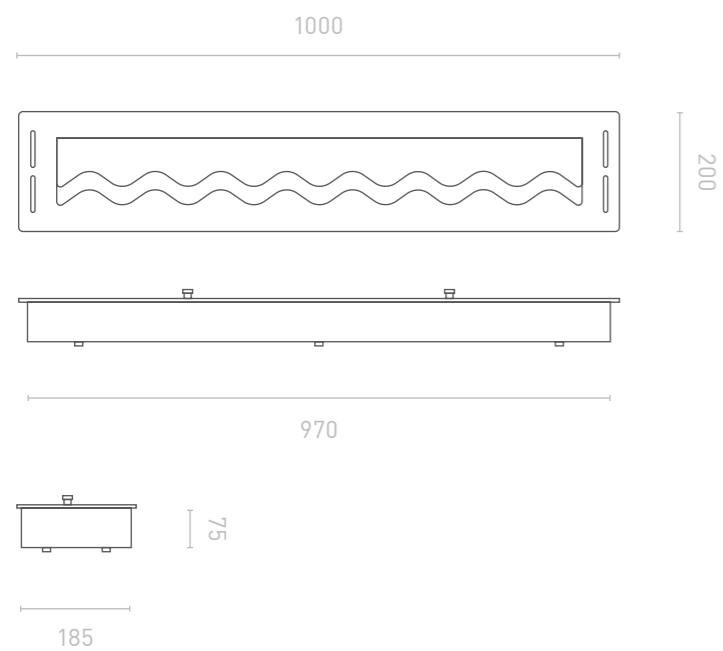

Dimensions

800 x 75 x 200 mm
31,49 x 2,95 x 7,87 in

Burner

800 mm = 3 l
31,49 % in = 105,58 fl oz

Black Burner 800

Slimfire

Slimfire Black Burner ¹⁰⁰⁰

Mounting

Mounted in the slot

Dimensions

1000 x 75 x 200 mm
39,37 x 2,95 x 7,87 in

Burner

1000 mm = 4 l
39,37 % in = 140,78 ft oz

Slimfire Black Burner 1200

Mounting

Mounted in the slot

Dimensions

835 x 585 x 350 mm
32,87 x 23,03 x 13,78 in

Burner

500 mm = 1 l
19,68 % in = 35,19 fl oz

Slimfire 2side¹²⁰⁰

Mounting

Mounted in the cavity

Dimensions