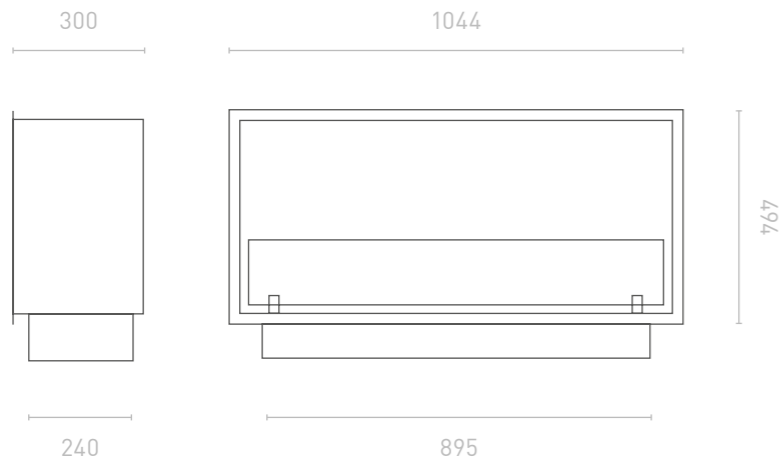

1200 mm = 5 l
47,24 in = 175,97 fl oz

Slimfire Insert Black²⁰⁰⁰

Mounting

Mounted in the slot

Dimensions

2000 x 150 x 320 mm
78,74 x 5,90 x 12,59 in

Burner

1500 mm = 6 l
59,05 % in = 211,17 fl oz

Slimfire Inside Black⁸⁰⁰

Mounting

Mounted in the cavity

Dimensions

844 x 594 x 250 mm
33,22x 22,59 x 9,84 in

Burner

500 mm = 1 l
19,68 % in = 35,19 fl oz

Slimfire

Slimfire Inside Black ¹⁰⁰⁰

Mounting

Mounted in the cavity

Dimensions

1044 x 594 x 300 mm
41,10 x 22,59 x 11,81 in

Burner

800 mm = 3 l
31,49 % in = 105,58 fl oz

Slimfire Inside Black 1200