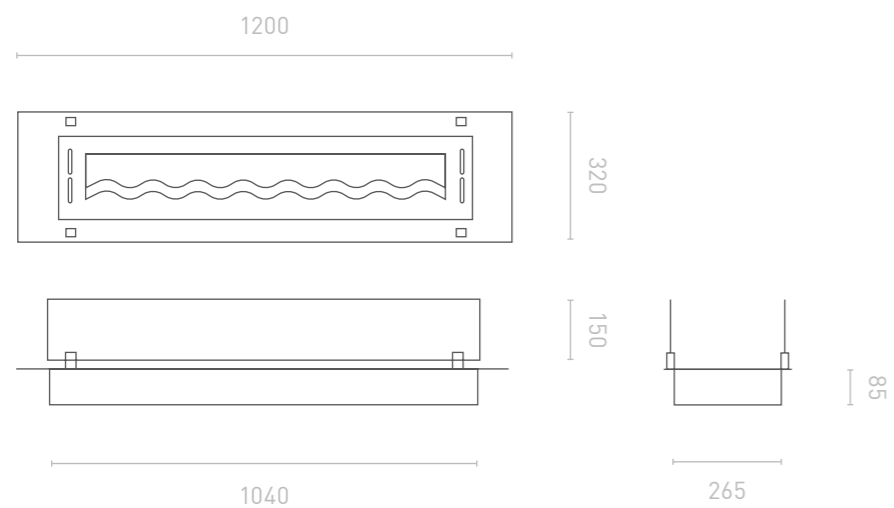

800 mm = 3 l
31,49 % in = 105,58 fl oz

Slimfire

Slimfire Insert Black ¹²⁰⁰

Mounting

Mounted in the slot

Dimensions

1200 x 150 x 320 mm
47,24 x 5,90 x 12,59 in

Burner