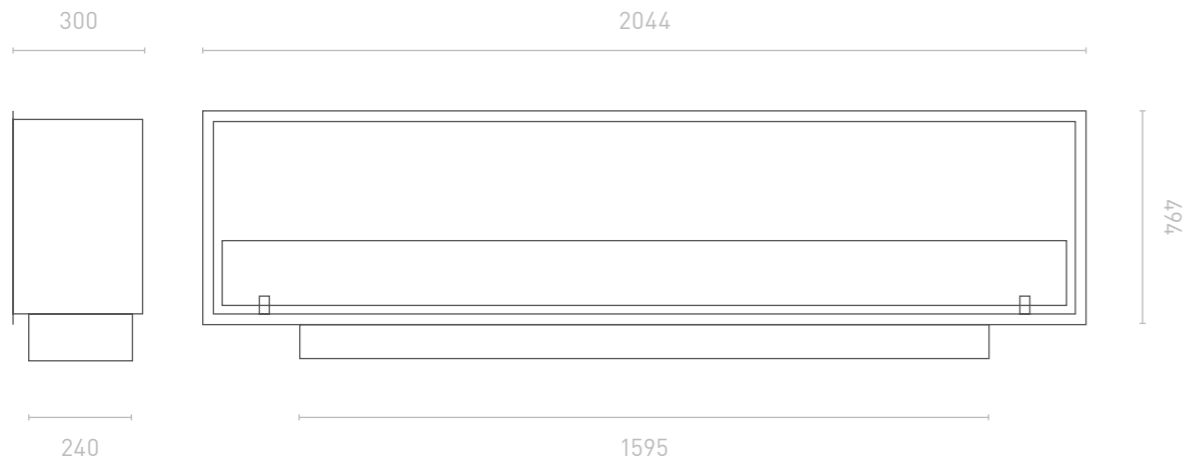

Mounted in the cavity

Dimensions

1544 x 594 x 300 mm
60,78 x 22,59 x 11,81 in

Burner

1200 mm = 5l
47,24 % in = 175,97 fl oz

Slimfire Inside Black 2000

Mounting

Mounted in the cavity

Dimensions

2044 x 594 x 300 mm
80,47 x 22,59 x 11,81 in

Burner

1500 mm = 6 l
59.05 % in = 211,17 fl oz

Slimfire

Slimfire 2side⁸⁰⁰

Mounting

Mounted in the cavity