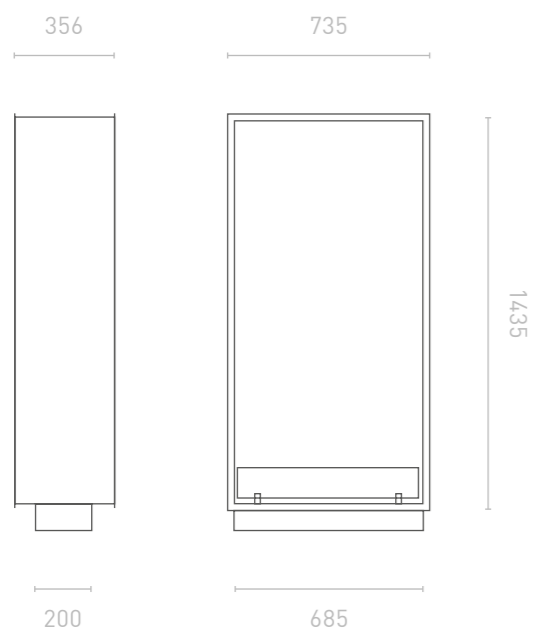

Dimensions

2044 x 594 x 300 mm
80,47 x 22,59 x 11,81 in

Burner

1500 mm = 6 l
59.05 % in = 211,17 fl oz

Slimfire

Slimfire 2side⁸⁰⁰

Mounting

Mounted in the cavity

Dimensions

835 x 585 x 350 mm
32,87 x 23,03 x 13,78 in

Burner

500 mm = 1 l
19,68 % in = 35,19 fl oz

Slimfire 2side¹²⁰⁰

Mounting

Mounted in the cavity

Dimensions

635 x 1135 x 350 mm
25,00 x 44,68 x 13,78 in

Burner

500 mm = 1 l
19,68 in = 35,19 fl oz

Slimfire

Slimfire 2side Vert ¹⁴⁰⁰

Mounting

Mounted in the cavity

Dimensions

835 x 1635 x 350 mm
32,87 x 64,37 x 13,78 in

Burner

600 mm = 1,2 l
23,62 % in = 42,23 fl oz