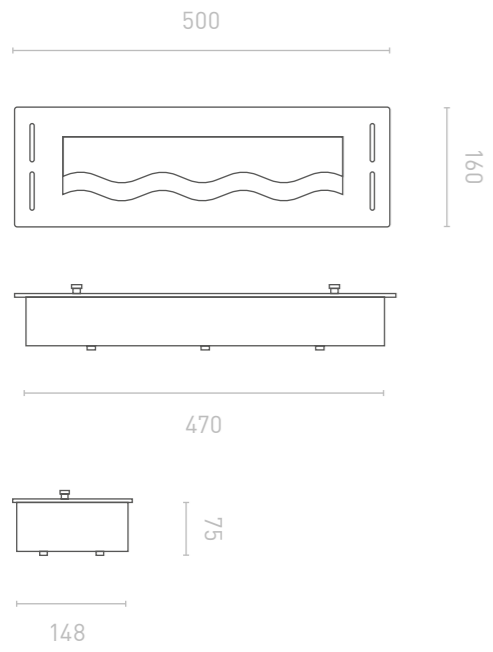

Mounting

Mounted in the slot

Dimensions

500 x 75 x 160 mm
19,68 x 2,95 x 6,30 in

Burner

500 mm = 1 l
19,68 in = 35,19 fl oz