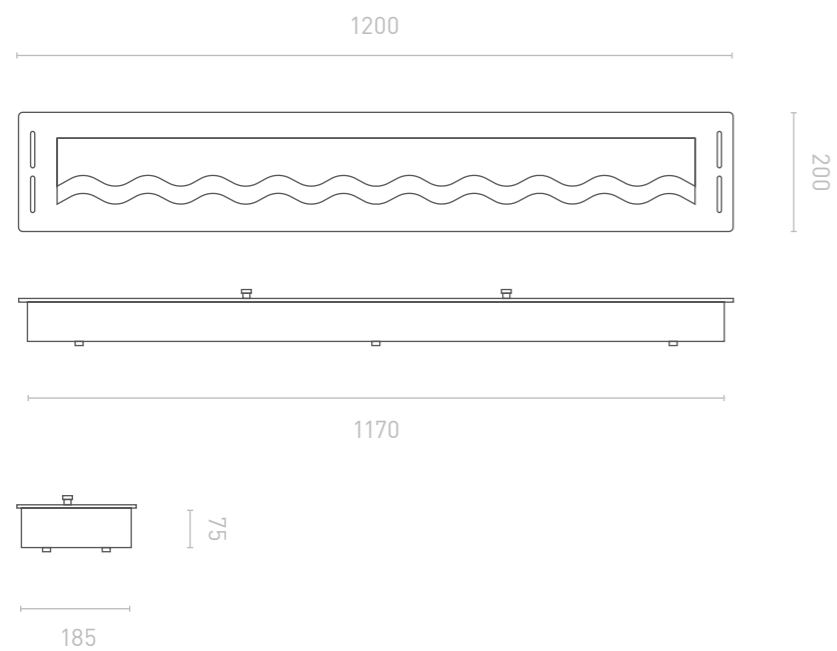

Mounted in the slot

Dimensions

1000 x 75 x 200 mm
39,37 x 2,95 x 7,87 in

Burner

1000 mm = 4 l
39,37 % in = 140,78 ft oz

Slimfire Black Burner 1200

Mounting

Mounted in the slot

Dimensions

1200 x 75 x 200 mm
47,24 x 2,95 x 7,87 in

Burner

1200 mm = 5 l
47,24 % in = 175,97 fl oz

Slimfire

Slimfire Black Burner ¹⁵⁰⁰

Mounting

Mounted in the slot