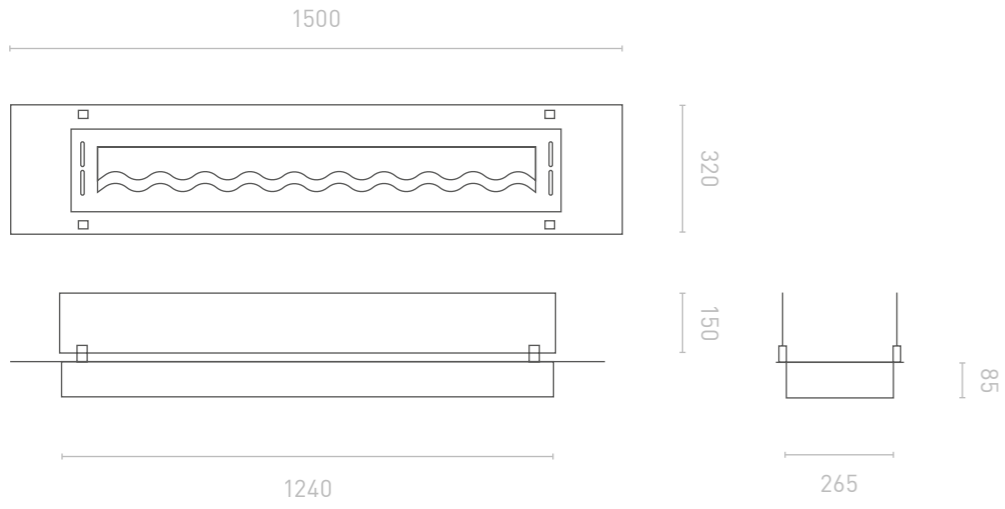

Mounting

Mounted in the slot

Dimensions

1500 x 150 x 320 mm
59,05 x 5,90 x 12,59 in

Burner

1200 mm = 5 l
47,24 in = 175,97 fl oz