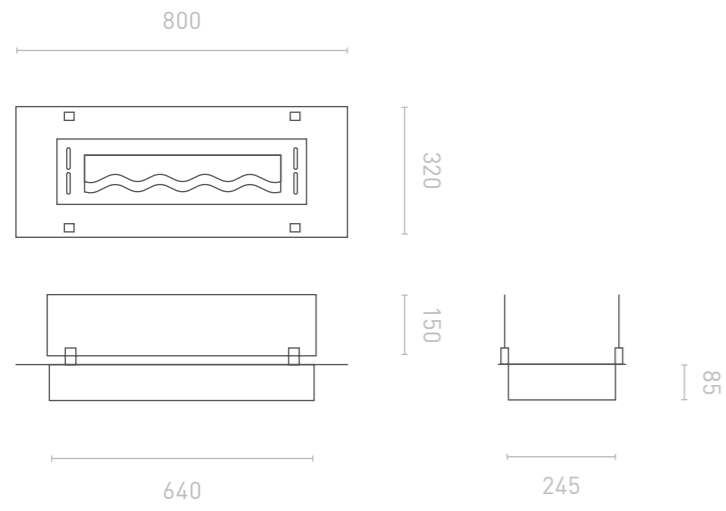

600 x 150 x 320 mm
23,62 x 5,90 x 12,59 in

Burner

500 mm = 1 l
19,68 % in = 35,19 fl oz

Slimfire Insert Black⁸⁰⁰

Mounting

Mounted in the slot

Dimensions

800 x 1540 x 320 mm
31,49 x 5,90 x 12,59 in