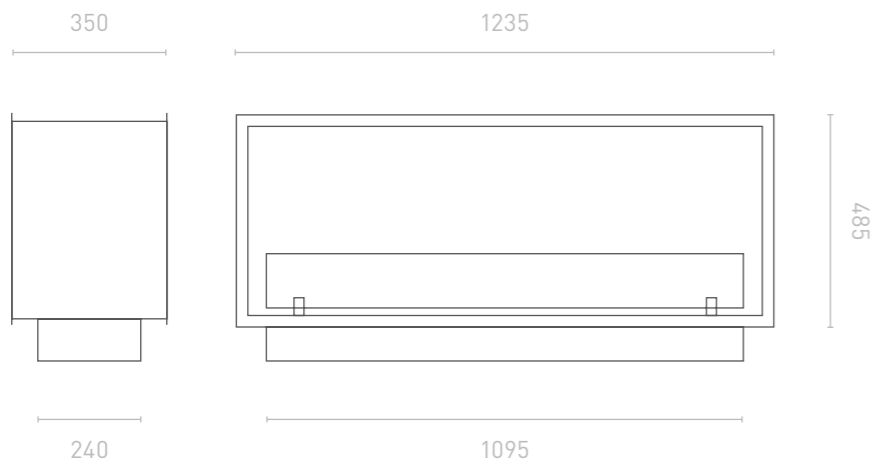

Dimensions

2044 x 594 x 300 mm
80,47 x 22,59 x 11,81 in

Burner

1500 mm = 6 l
59.05 % in = 211,17 fl oz

Slimfire

Slimfire 2side⁸⁰⁰

Mounting

Mounted in the cavity

Dimensions

835 x 585 x 350 mm
32,87 x 23,03 x 13,78 in

Burner

500 mm = 1 l
19,68 % in = 35,19 fl oz

Slimfire 2side¹²⁰⁰

Mounting

Mounted in the cavity

Dimensions

1235 x 585 x 350 mm
48,62 x 23,03 x 13,78 in

Burner

1000 mm = 4l
39,37 in = 140,78 fl oz

Slimfire

Slimfire 2side Vert ¹⁰⁰⁰

Mounting

Mounted in the cavity

Dimensions