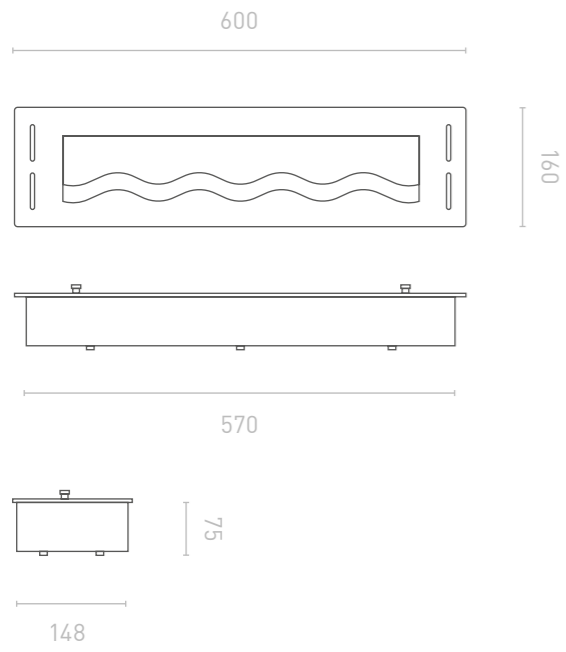

Mounted in the slot

Dimensions

500 x 75 x 160 mm
19,68 x 2,95 x 6,30 in

Burner

500 mm = 1 l
19,68 in = 35,19 fl oz

Slimfire

Slimfire Black Burner⁶⁰⁰

Mounting

Mounted in the slot

Dimensions

600 x 75 x 160 mm
23,62 x 2,95 x 6,29 in

Burner

600 mm = 1,2 l
23,62 in = 42,23 fl oz

Slimfire Black Burner⁸⁰⁰

Mounting

Mounted in the slot

Dimensions

835 x 585 x 350 mm
32,87 x 23,03 x 13,78 in

Burner

500 mm = 1 l
19,68 % in = 35,19 fl oz

Slimfire 2side¹²⁰⁰

Mounting

Mounted in the cavity

Dimensions