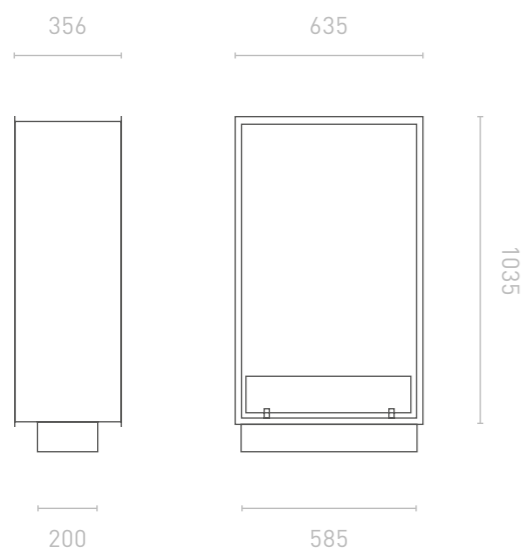

Dimensions

2044 x 594 x 300 mm
80,47 x 22,59 x 11,81 in

Burner

1500 mm = 6 l
59.05 % in = 211,17 fl oz

Slimfire

Slimfire 2side⁸⁰⁰

Mounting

Mounted in the cavity

Dimensions

835 x 585 x 350 mm
32,87 x 23,03 x 13,78 in

Burner

500 mm = 1 l
19,68 % in = 35,19 fl oz

Slimfire 2side¹²⁰⁰

Mounting

Mounted in the cavity

Dimensions

1235 x 585 x 350 mm
48,62 x 23,03 x 13,78 in

Burner

1000 mm = 4l
39,37 in = 140,78 fl oz

Slimfire

Slimfire 2side Vert ¹⁰⁰⁰

Mounting

Mounted in the cavity

Dimensions

635 x 1135 x 350 mm
25,00 x 44,68 x 13,78 in

Burner

500 mm = 1 l
19,68 in = 35,19 fl oz

Slimfire

Slimfire 2side Vert ¹⁴⁰⁰

Mounting

Mounted in the cavity

Dimensions