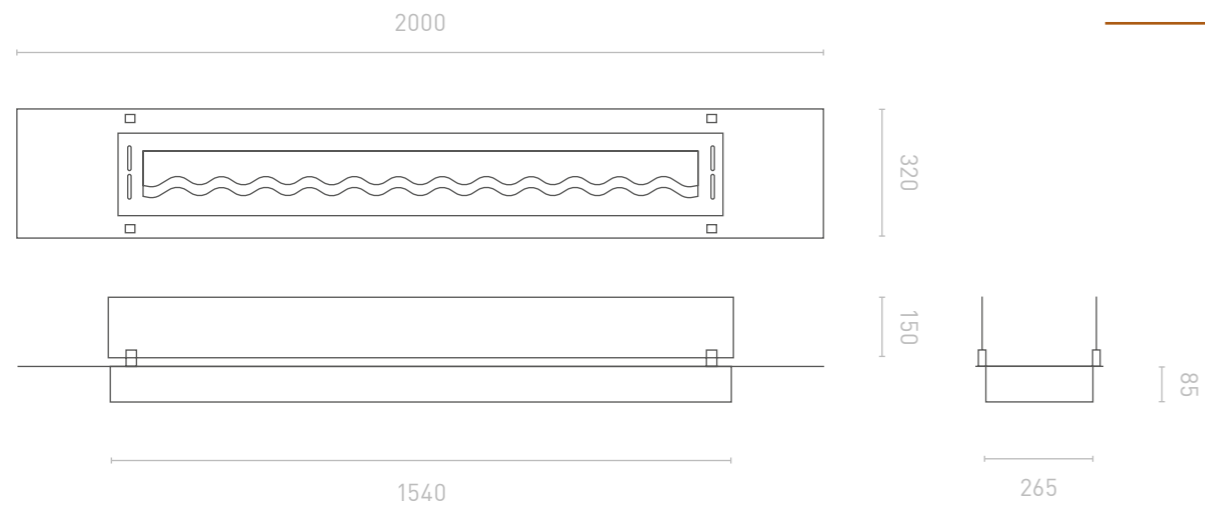

Mounting

Mounted in the slot

Dimensions

2000 x 150 x 320 mm
78,74 x 5,90 x 12,59 in

Burner

1500 mm = 6 l
59,05 % in = 211,17 fl oz