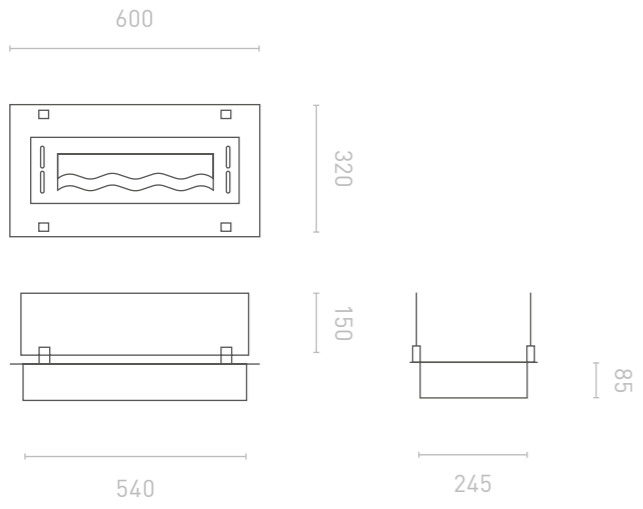

Dimensions

1200 x 75 x 200 mm
47,24 x 2,95 x 7,87 in

Burner

1200 mm = 5 l
47,24 % in = 175,97 fl oz

Slimfire

Slimfire Black Burner ¹⁵⁰⁰

Mounting

Mounted in the slot

Dimensions

1500 x 75 x 200 mm
59,05 in x 2,95 x 7,87 in

Burner

1500 mm = 6 l
59,05 in = 211,17 fl oz

Slimfire Insert Black⁶⁰⁰

Mounting

Mounted in the slot

Dimensions

600 x 150 x 320 mm
23,62 x 5,90 x 12,59 in

Burner

500 mm = 1 l
19,68 % in = 35,19 fl oz

Slimfire Insert Black⁸⁰⁰

Mounting

Mounted in the slot

Dimensions

800 x 1540 x 320 mm
31,49 x 5,90 x 12,59 in