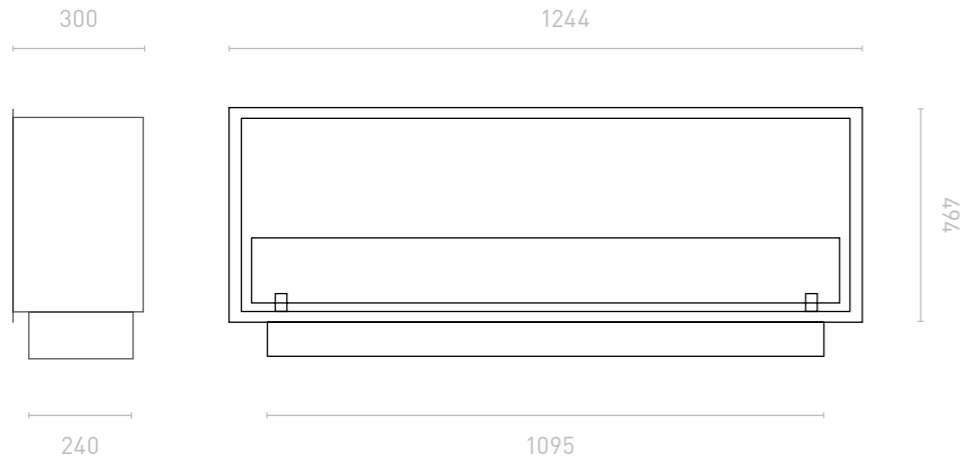

Slimfire Inside Black ¹⁰⁰⁰

Mounting

Mounted in the cavity

Dimensions

1044 x 594 x 300 mm
41,10 x 22,59 x 11,81 in

Burner

800 mm = 3 l
31,49 % in = 105,58 fl oz

Slimfire Inside Black 1200