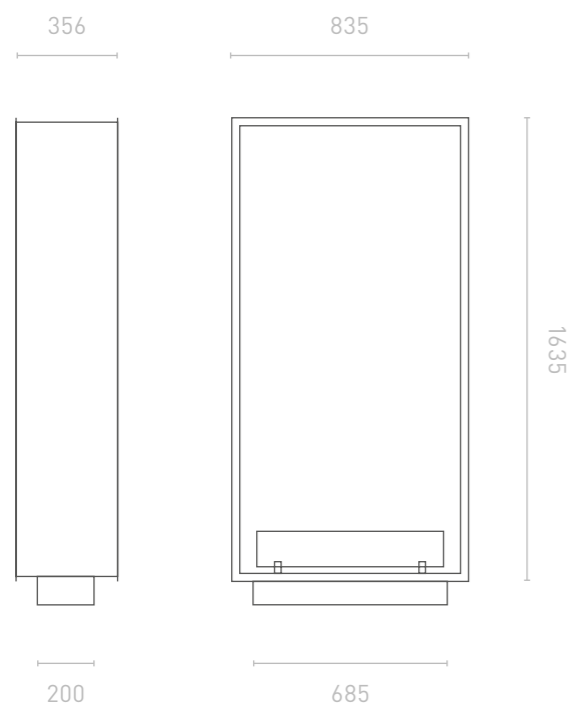

Dimensions

835 x 585 x 350 mm
32,87 x 23,03 x 13,78 in

Burner

500 mm = 1 l
19,68 % in = 35,19 fl oz

Slimfire 2side¹²⁰⁰

Mounting

Mounted in the cavity

Dimensions

635 x 1135 x 350 mm
25,00 x 44,68 x 13,78 in

Burner

500 mm = 1 l
19,68 in = 35,19 fl oz

Slimfire

Slimfire 2side Vert ¹⁴⁰⁰

Mounting

Mounted in the cavity

Dimensions

735 x 1435 x 350 mm
28,93 x 56,49 x 13,78 in

Burner

600 mm = 1,2 l
23,62 % in = 42,23 fl oz

Slimfire

Slimfire 2side Vert 1600

Mounting

Mounted in the cavity

Dimensions

835 x 1635 x 350 mm
32,87 x 64,37 x 13,78 in

Burner

600 mm = 1,2 l
23,62 % in = 42,23 fl oz