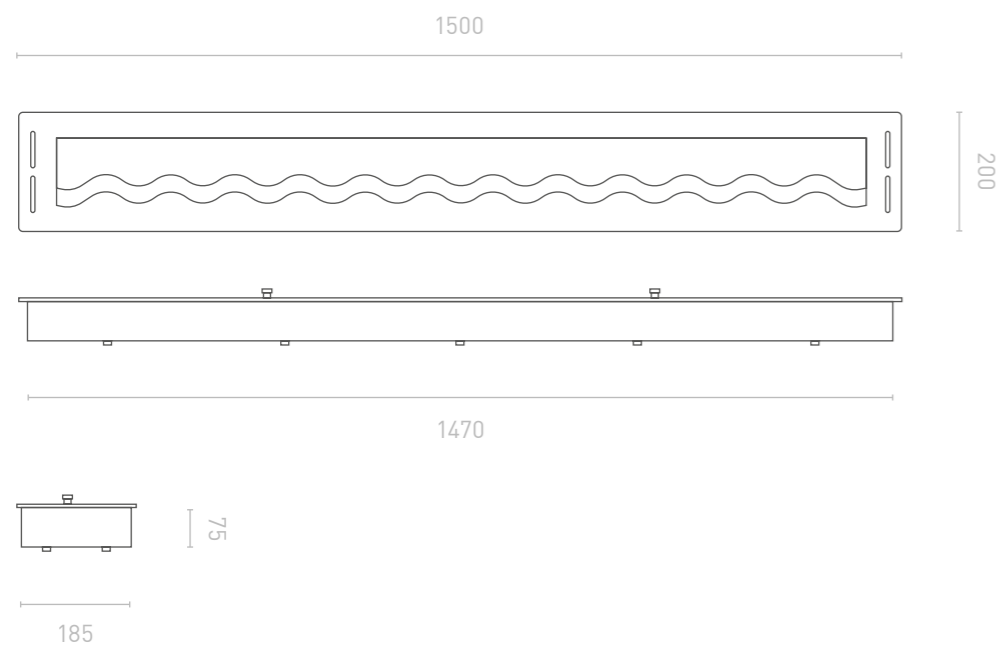

Dimensions

1200 x 75 x 200 mm
47,24 x 2,95 x 7,87 in

Burner

1200 mm = 5 l
47,24 % in = 175,97 fl oz

Slimfire

Slimfire Black Burner ¹⁵⁰⁰

Mounting

Mounted in the slot